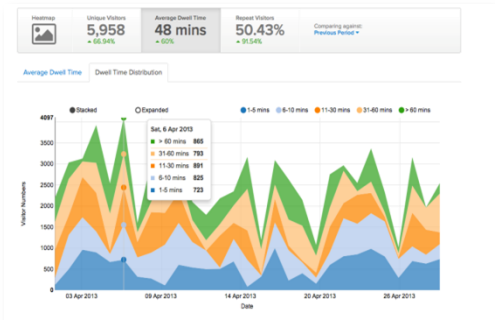

BeamFlex+ and ChannelFly

Flexible Deployment

Up to 300,000 clients
On/off premise, virtual controller or controllerless

Secure On-Boarding

CloudPath
Certificate-based user on-boarding

Carrier Class Wireless Infrastructure

- Indoor access points
- Outdoor access points
- Long Range bridges
- Wireless LAN controllers
- Virtual WLAN software
- Cloud-Based location, analytics

Market's Most Complete Wi-Fi Portfolio

Low End
Up to 75 APs