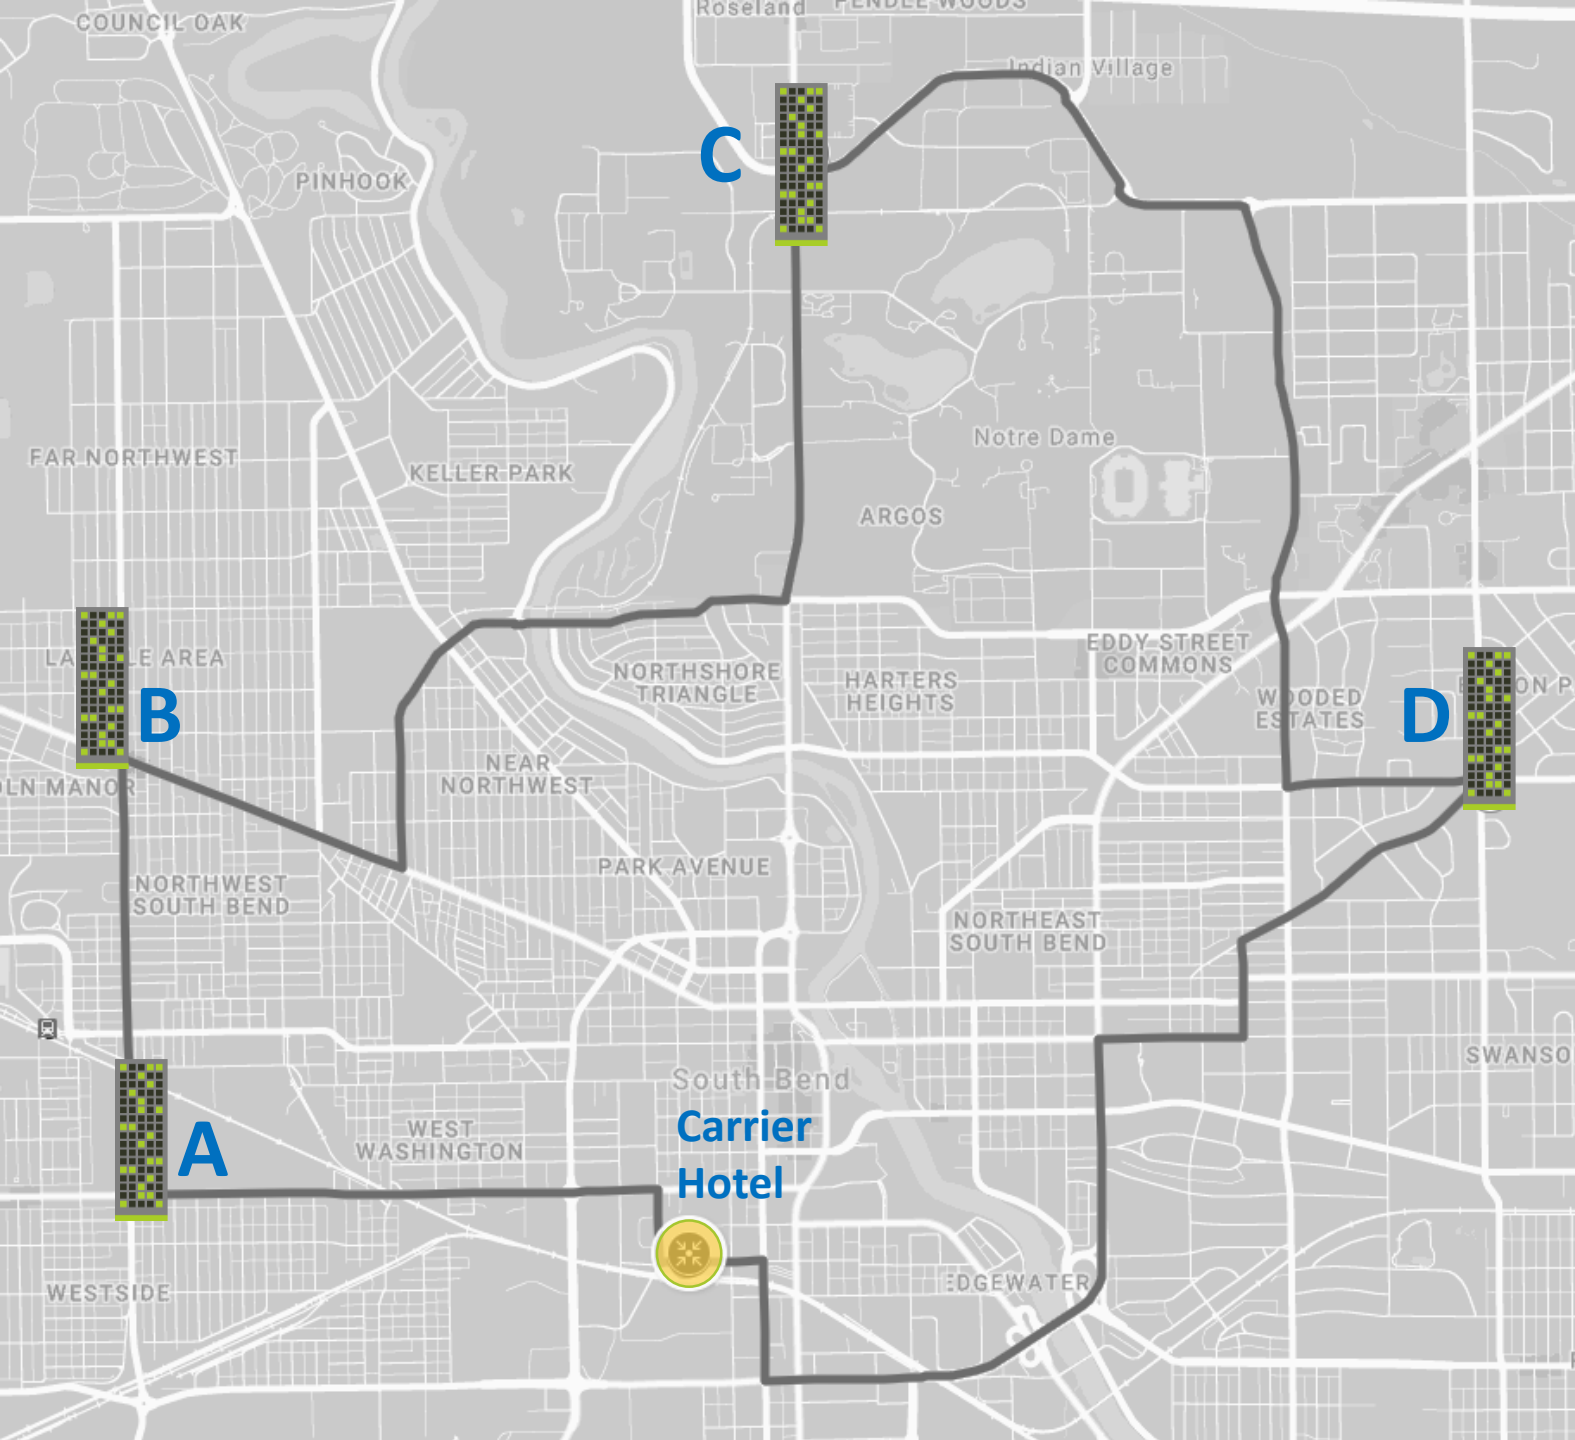

MDU Model #1 – Multiple Locations

Overview

- Single Head End
- Redundant Path

Solution

- Private Dark Fiber Strands
- Wholesale Internet (@ Carrier Hotel)
- 10Gb Transport Ring
- Mix of Ftt-Unit & Legacy on Premises

Carrier Hotel

- Co-Location Services (Head End)
- 10+ Wholesale Options

Revenue Model

- Resident Pays Monthly
- Owner 100% of Revenue