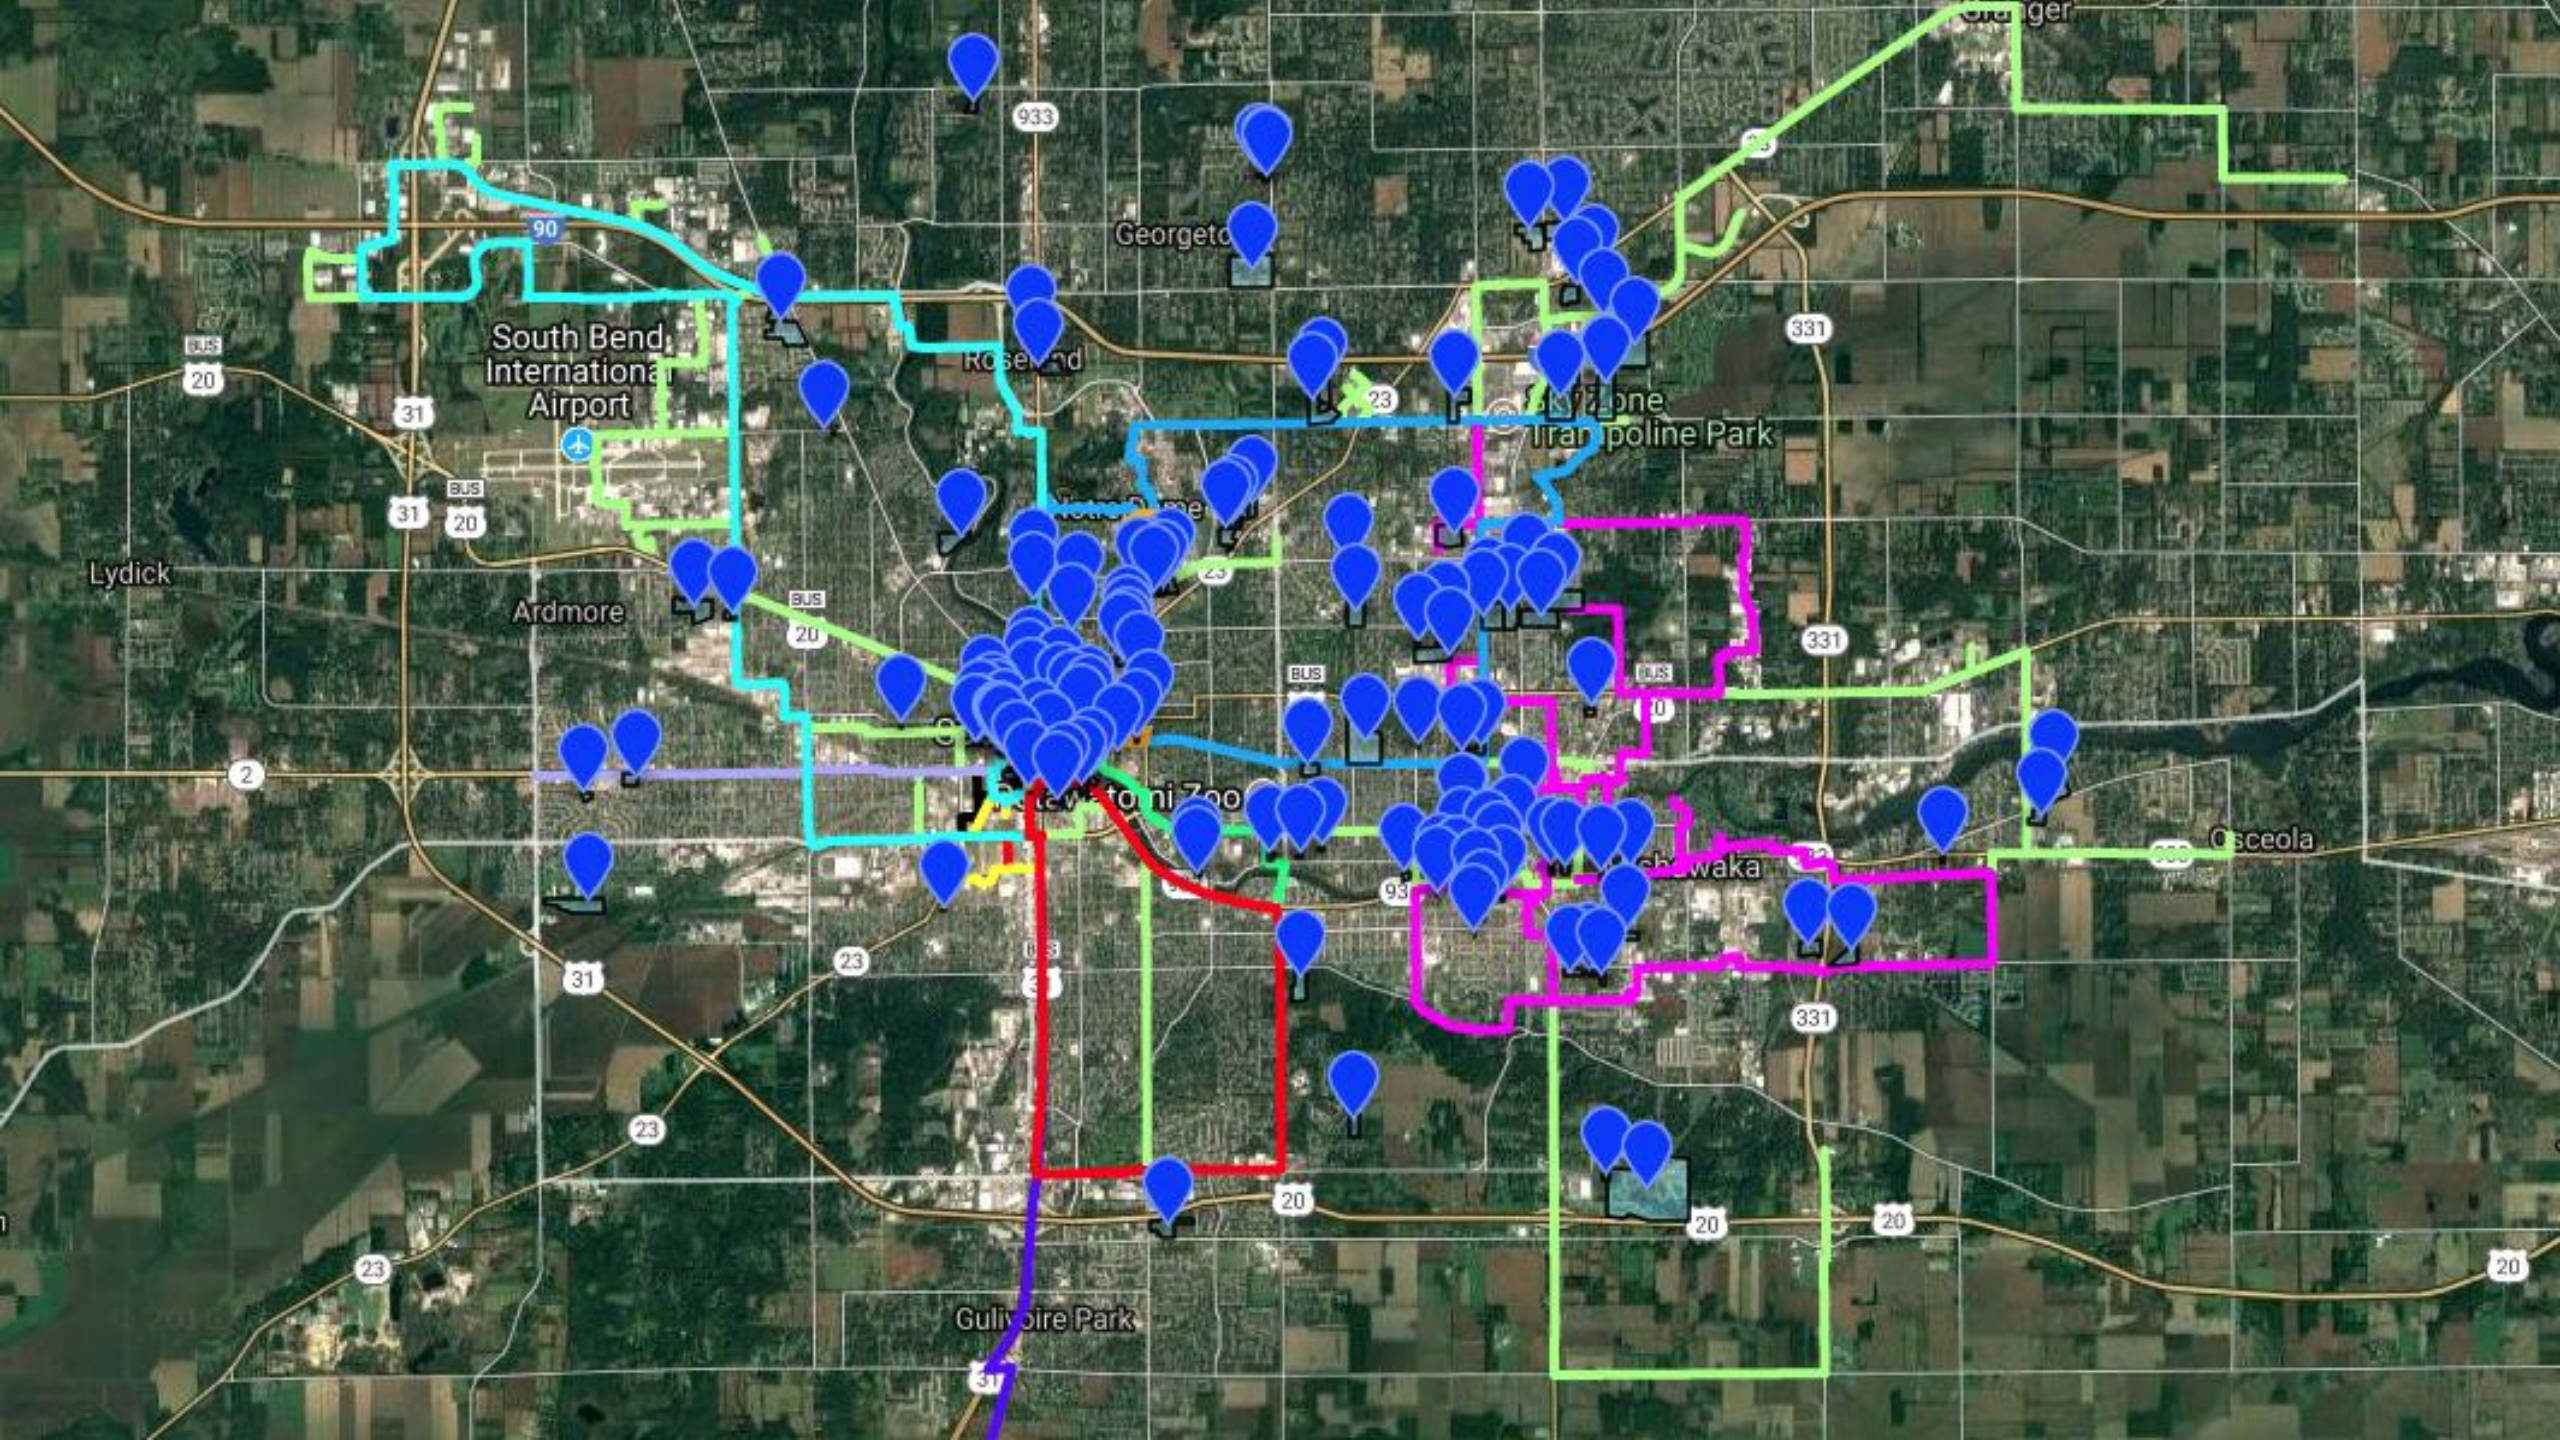

METRONET

More Data. More Speed. More Possibilities.

An open-access fiber optic network serving South Bend and surrounding communities.

1

Need a **fiber connection?**

Connect with us

2

Are you a **service provider?**

Partner with us

3

Already a **current customer?**

View the network

Low Income Property

- Choice of Service Provider
- Wi-Fi only deployment
- Single Monthly cost of service
- Owner choice on revenue

MDU Model #1 – Multiple Locations

Overview

- Single Head End
- Redundant Path

Solution

- Private Dark Fiber Strands
- Wholesale Internet (@ Carrier Hotel)
- 10Gb Transport Ring
- Mix of Ftt-Unit & Legacy on Premises

Carrier Hotel

- Co-Location Services (Head End)
- 10+ Wholesale Options