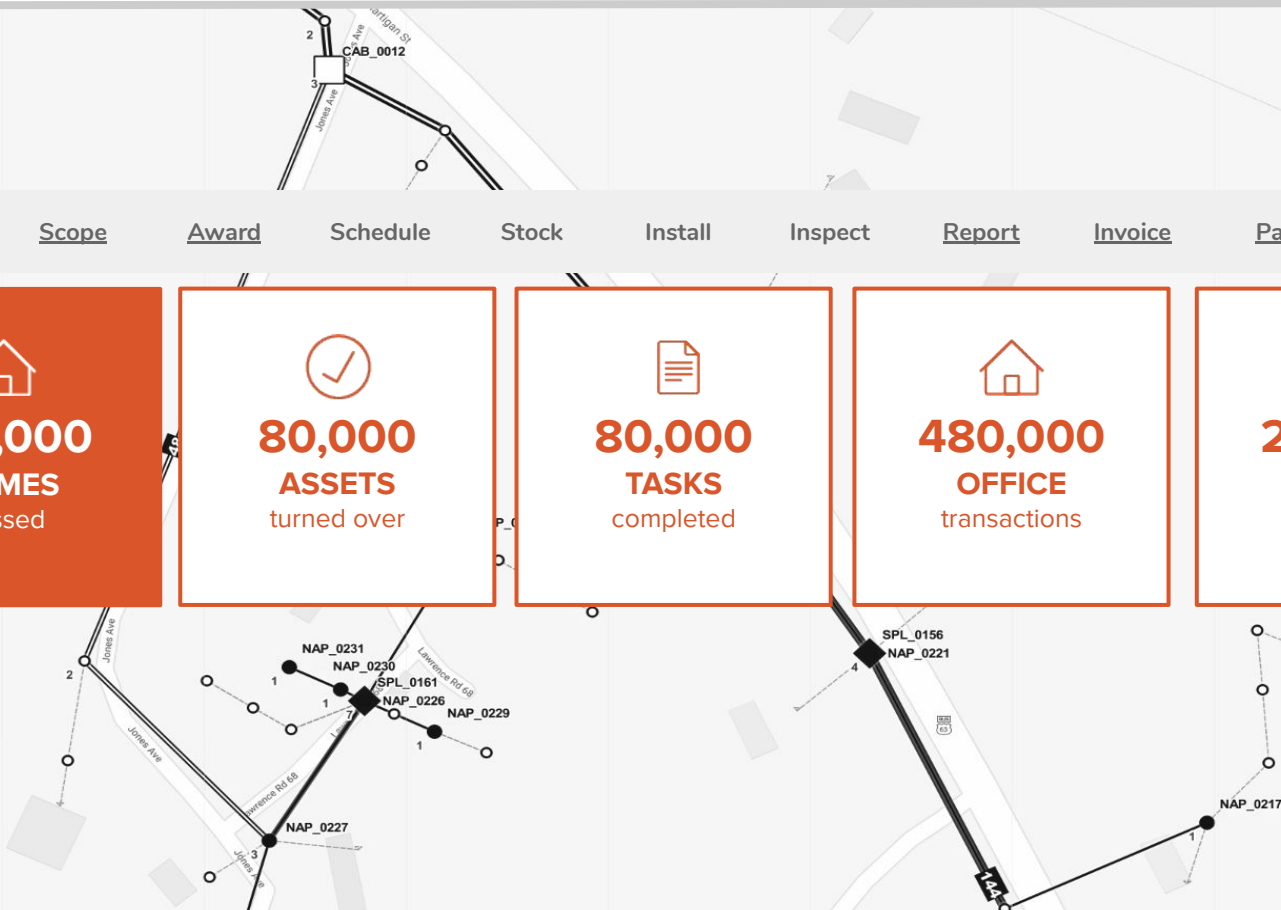

Render

**Network design and
construction are ripe
for innovation**

Render

A high-contrast, black and white photograph of a construction worker. The worker is wearing a dark jacket with reflective silver stripes and is holding a white hard hat. The background shows a dense urban landscape with many buildings under a dark sky. The overall mood is industrial and professional.

Today's rollouts simply mean big numbers

Design

Scope

Award

Schedule

Stock

Install

Inspect

Report

Invoice

Pay

Turnover

100,000
HOMES
passed

80,000
ASSETS
turned over

80,000
TASKS
completed

480,000
OFFICE
transactions

240,000
FIELD
transactions

Different Stakeholders. Same data.

Render

Digital data is key

Render

Thank you

Dan Flemming

Co-Founder