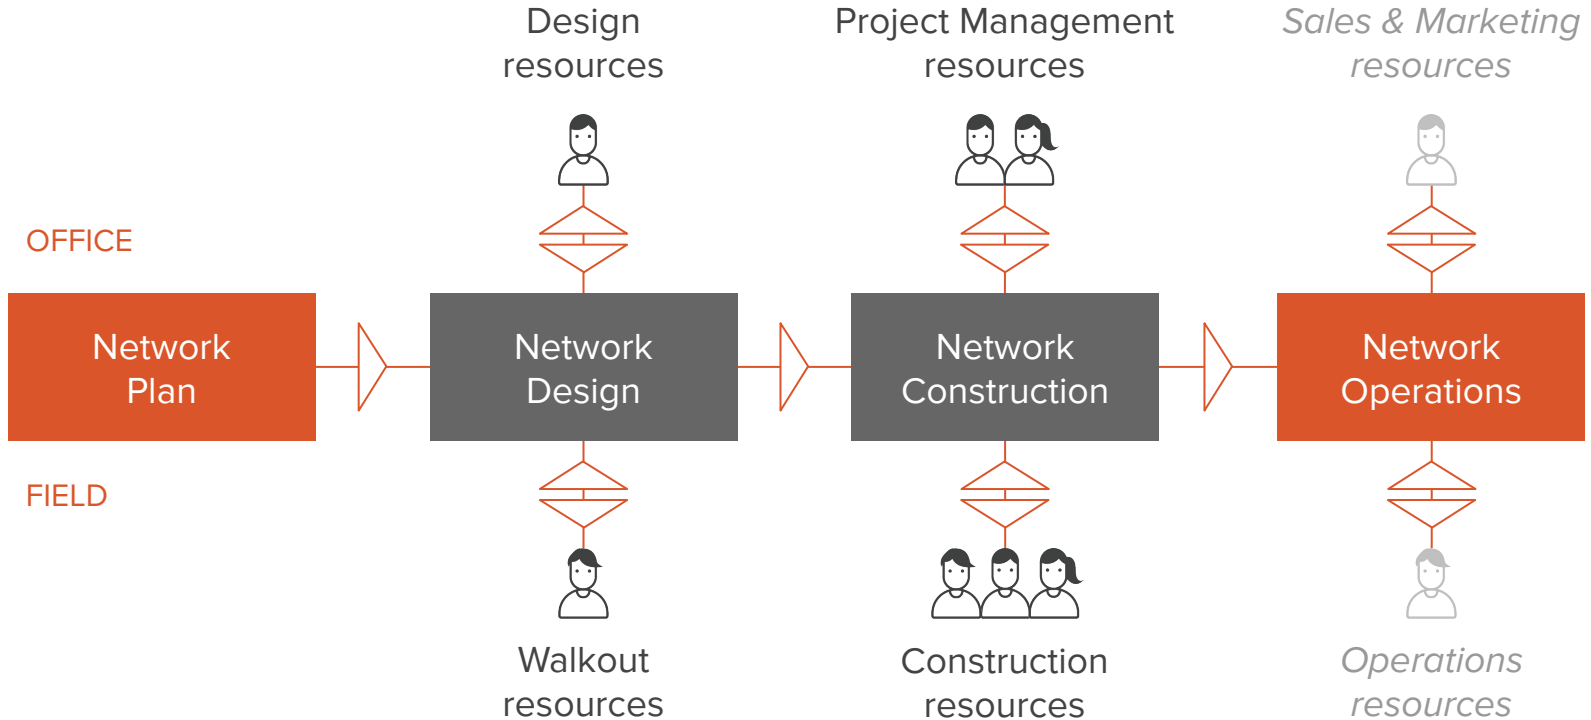

Render

**Network design and
construction are ripe
for innovation**

Render

A high-contrast, black and white photograph of a construction worker. The worker is wearing a dark jacket with reflective silver stripes and is holding a white hard hat. The background shows a dense urban landscape with many buildings under a dark sky. The overall mood is industrial and professional.

Traditional network design and construction methods were not designed to efficiently deliver today's massive networks from scratch.

Despite the large volume of tasks required, traditional approaches rely heavily on manual processes, are disconnected between the office and field, and involve labor-intensive handoffs with little to no automation.

Today's rollouts simply mean big numbers

Design

Scope

Award

Schedule

Stock

Install

Inspect

240,000
FIELD
transactions

Different Stakeholders. Same data.

Render

Digital data is key

Render

Thank you

Dan Flemming

Co-Founder